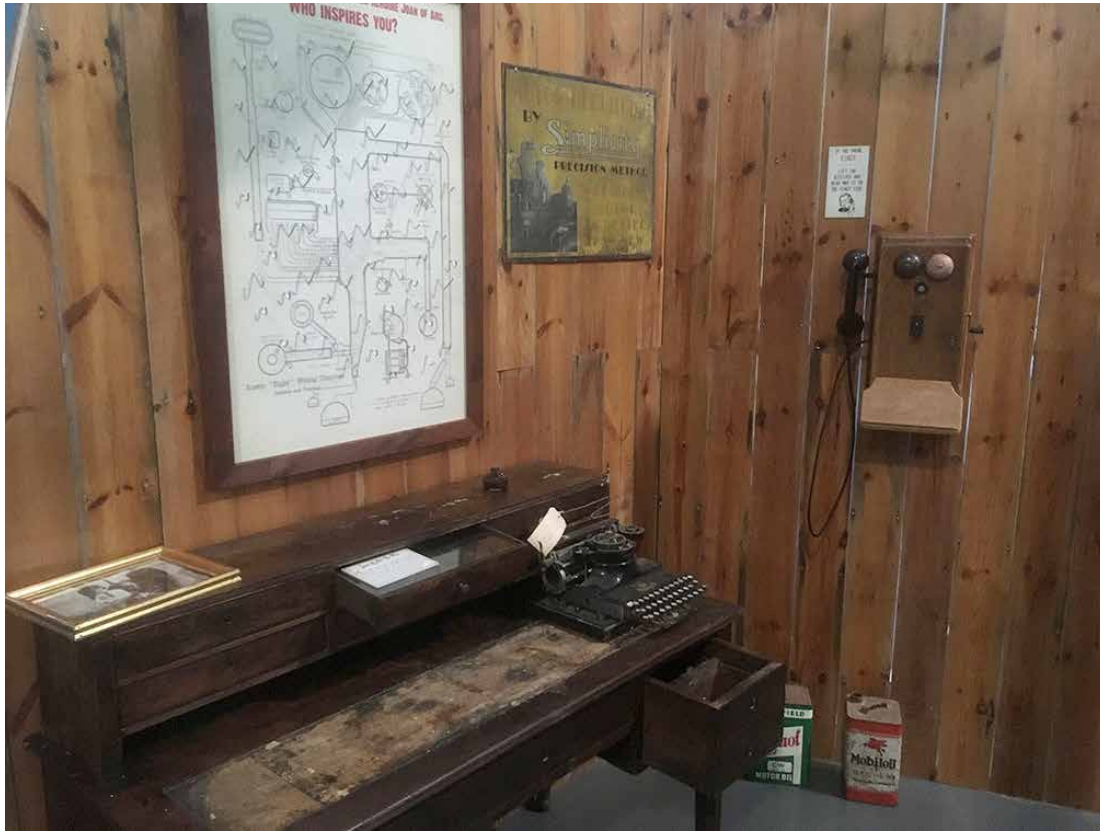

Alice's original garage

Alice Anderson

Recreation of Alice's chauffeurs uniform

Visitors can leave comments on who inspires them

Motion sensor activates period music and adverts on the radio

'Get out and get under' - visitors can work through a checklist to see if the car is roadworthy.

'How a spark plug works'. Spin the wheel that produces an electric spark

Period telephone rings when people are near and they can listen to audio recordings about Alice Anderson