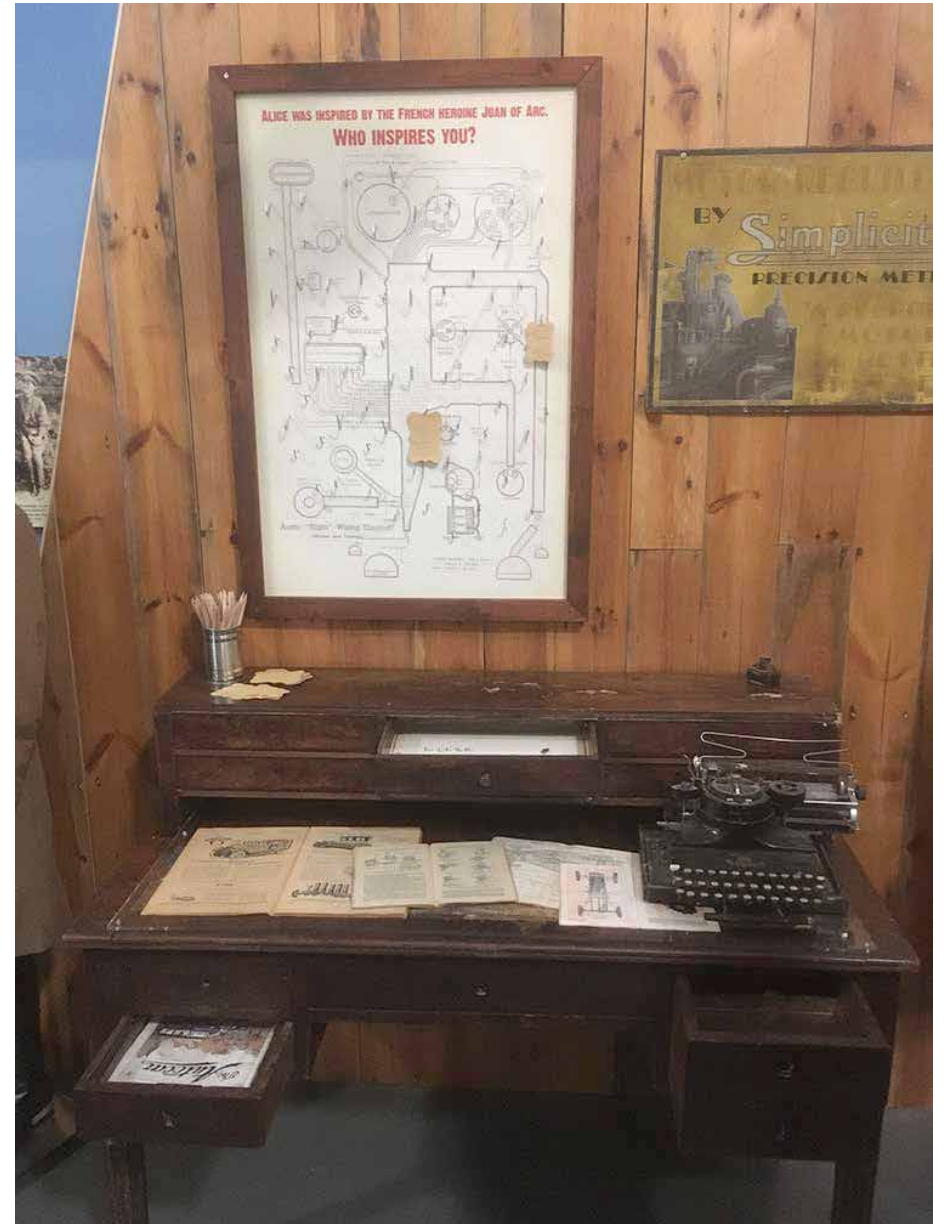

Alice's original garage

Alice Anderson

Recreation of Alice's chauffeurs uniform

Visitors can leave comments on who inspires them

Motion sensor activates period music and adverts on the radio

'Get out and get under' - visitors can work through a checklist to see if the car is roadworthy.

'How a spark plug works'. Spin the wheel that produces an electric spark

Period telephone rings when people are near and they can listen to audio recordings about Alice Anderson